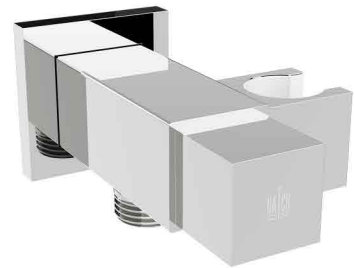

HATCH ANGLE VALVE

Product Name: ANGLE VALVE WITH BRACKET

Model Number: HAT-AVE0013

AVAILABLE COLORS

GLOSSY CHROME
SW-60196624

MATTE BLACK
SW-60196625

BRUSHED NICKEL
SW-60196626

GLOSSY GOLD
SW-60196627

BRUSHED GOLD
SW-60196628

BLACK TITANIUM
SW-60196629

DESCRIPTIONS

Material: Brass Angle Valve, Bracket and Stainless steel (SUS 304) Frame
Shape: Square
Packaging unit: 1 piece

DIMENSIONS

12.8 x 5.8 x 5 CM

TECHNICAL SPECIFICATION

Water Inlet/Outlet: G 1/2 in
Compatible with: Shattaf and Hand Shower
Maximum pressure: 15 bar
On and Off function: Yes

APPLICATIONS

Bathroom

BOX COMPONENTS

- Brass Valve
- Bracket
- (SUS 304) Frame
- Allen Key