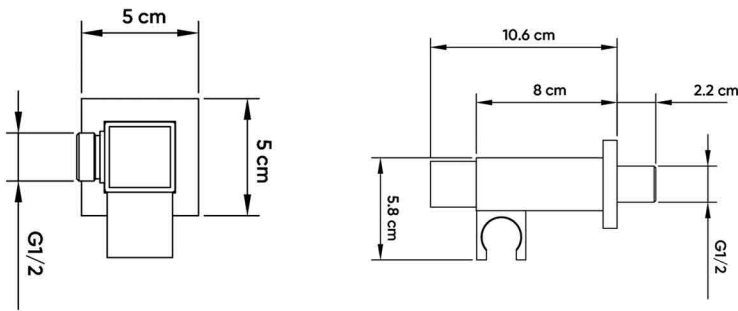

HATCH ANGLE VALVE

Product Name: ANGLE VALVE WITH BRACKET

Model Number: HAT-AVE0013

AVAILABLE COLORS

GLOSSY CHROME
SW-60196624

MATTE BLACK
SW-60196625

BRUSHED NICKEL
SW-60196626

GLOSSY GOLD
SW-60196627

BRUSHED GOLD
SW-60196628

BLACK TITANIUM
SW-60196629

DESCRIPTIONS

Material: Brass Angle Valve, Bracket and Stainless steel (SUS 304) Frame
Shape: Square
Packaging unit: 1 piece

DIMENSIONS

12.8 x 5.8 x 5 CM

TECHNICAL SPECIFICATION

Water Inlet/Outlet: G 1/2 in
Compatible with: Shattaf and Hand Shower
Maximum pressure: 15 bar
On and Off function: Yes

APPLICATIONS

Bathroom

BOX COMPONENTS

- Brass Valve
- Bracket
- (SUS 304) Frame
- Allen Key

WARRANTY

10 years

COUNTRY OF ORIGIN

Made in China for HATCH Sanitary

hatch-products.com

HATCH SANITARY

Hatch Sanitary is a trademark owned by MHG

Old Al Kharij Road, Building No. 3533
Riyadh 14511 - 8305
Kingdom of Saudi Arabia

📧 info.mhg@marketing-home.com

☎ 800 122 2230