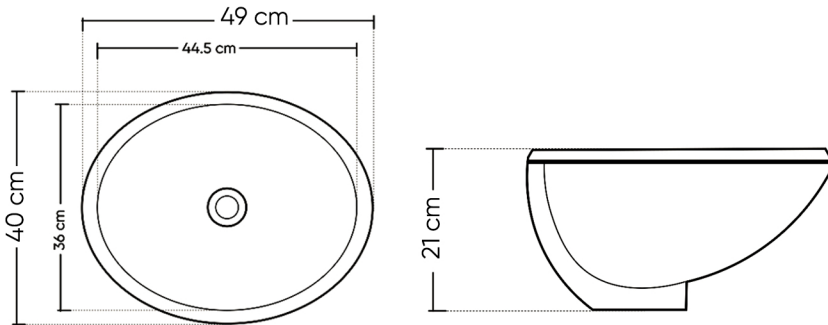

HATCH WASHBASIN

Product Name: HEDERA
UNDER COUNTER WASHBASIN
Model Number: HAT-WB07-01

AVAILABLE COLORS

WHITE
SW-60196435

DISCRIPTIONS

Collection Name: Hedera
Material: Ceramic Vitreous China
Shape: Oval
Over flow: Yes

DIMENSIONS

H 40 x W 49.5 x D 21 CM

WARRANTY

5 years

APPLICATIONS

Washroom

BOX COMPONENTS

Washbasin with Ceramic
Click Clack cover

COUNTRY OF ORIGIN

Made in China for HATCH Sanitary

HATCH SANITARY

Hatch Sanitary is a trademark owned by MHG

Old Al Kharj Road, Building No. 3533
Riyadh 14511 - 8305
Kingdom of Saudi Arabia

@ info.mhg@marketing-home.com

☎ 800 122 2230