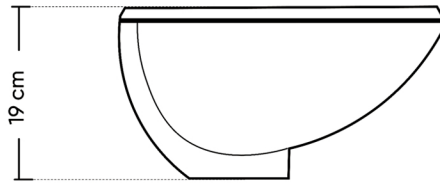

HATCH WASHBASIN

Product Name: HEDERA
UNDER COUNTER WASHBASIN
Model Number: HAT-WB07-02

AVAILABLE COLORS

WHITE
SW-60196436

DISCRIPTIONS

Collection Name: Hedera
Material: Ceramic Vitreous China
Shape: Oval
Over flow: Yes

DIMENSIONS

H 42 x W 56 x D 19 CM

WARRANTY

5 years

APPLICATIONS

Washroom

BOX COMPONENTS

Washbasin with Ceramic
Click Clack cover