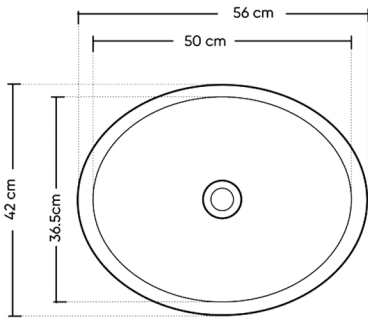

HATCH WASHBASIN

Product Name: HEDERA
UNDER COUNTER WASHBASIN
Model Number: HAT-WB07-02

AVAILABLE COLORS

WHITE
SW-60196436

DISCRIPTIONS

Collection Name: Hedera
Material: Ceramic Vitreous China
Shape: Oval
Over flow: Yes

DIMENSIONS

H 42 x W 56 x D 19 CM

WARRANTY

5 years

APPLICATIONS

Washroom

BOX COMPONENTS

Washbasin with Ceramic
Click Clack cover