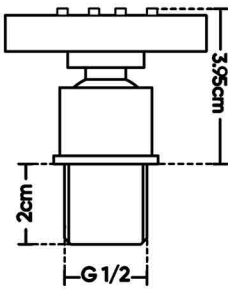

HATCH SHOWER ACCESSORIES

Product Name: BODY JET
Model Number: HAT-SW012

AVAILABLE COLORS

DESCRIPTIONS

Material: Brass Body Jet with stainless steel (SUS 304) Frame
 Shape: Square
 Packaging unit: 1 pc

APPLICATIONS

Bathroom

DIMENSIONS

5 x 3.95 x 5 CM

BOX COMPONENTS

Body Jet with Frame

TECHNICAL SPECIFICATION

Maximum pressure: 8 bar
 Connection size: G ½ in
 Silicon Nozzles and Easy to Clean

WARRANTY