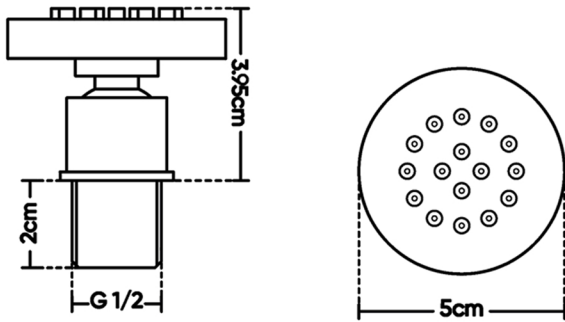

HATCH SHOWER ACCESSORIES

Product Name: BODY JET
Model Number: HAT-SW011

AVAILABLE COLORS

DESCRIPTIONS

Material: Brass Body Jet with stainless steel (SUS 304) Frame
 Shape: Round
 Packaging unit: 1 pc

APPLICATIONS

Bathroom

DIMENSIONS

5 x 3.95 x 5 CM

BOX COMPONENTS

Body Jet with Frame

TECHNICAL SPECIFICATION

Maximum pressure: 8 bar
 Connection size: G ½ in

WARRANTY