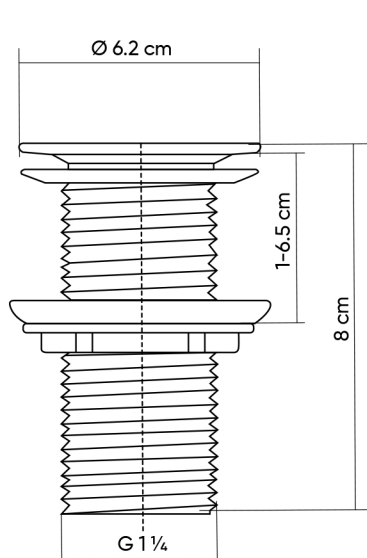

HATCH WASHBASIN ACCESSORIES

Product Name: CLICK CLACK
Model Number: HAT-BD007

AVAILABLE COLORS

GLOSSY CHROME
SW-60197568

DESCRIPTIONS

Material: Brass
 Packaging unit: 1 piece

DIMENSIONS

H 8 x D Ø 6.2 CM

TECHNICAL SPECIFICATION

Drainage hole size: G 1 1/4
 Drainage water holes: 19 holes

WARRANTY

10 years

APPLICATIONS

Washbasin

BOX COMPONENTS

- Click Clack
- Silicon Ring
- Brass Connecting Ring