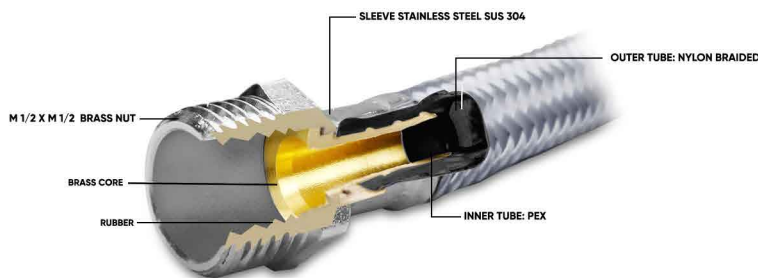

HATCH HOSES

Product Name: HATCH FLEXIBLE HOSE

Model Number: HAT-FH008

AVAILABLE COLORS

GRAY

AVAILABLE SIZES

M 1/2 X M 1/2 - 60 CM

SW-60197558

M 1/2 X M 1/2 - 80 CM

SW-60197559

M 1/2 X M 1/2 - 100 CM

SW-60197560

DESCRIPTION

Flexible Hose

APPLICATION

- Multi-uses

MATERIAL

Sleeve Stainless steel (SUS 304)

Inner Tube: PEX

Outer Tube: Nylon Braided

Brass Core

Rubber

FEATURES

- High Durability
- Anti-Rust
- Anti-Bacterial

TECHNICAL SPECIFICATION

Maximum pressure: 16 bar

Heat resistance: upto 90°

Hose connection type: M 1/2 x M 1/2 in

Connection dimension: DN8

COUNTRY OF ORIGIN

Made in China for HATCH Sanitary

WARRANTY