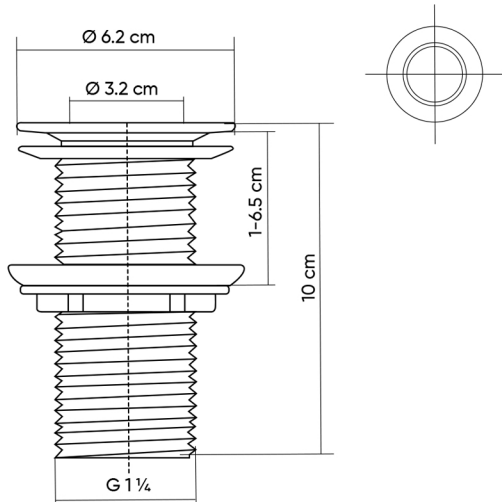

HATCH WASHBASIN ACCESSORIES

Product Name: POP DOWN CLICK CLACK
Model Number: HAT-BD006

AVAILABLE COLORS

GLOSSY CHROME
SW-60197528

MATTE BLACK
SW-60197529

BRUSHED NICKEL
SW-60197532

GLOSSY GOLD
SW-60197530

BRUSHED GOLD
SW-60197531

BLACK TITANIUM
SW-60197533

DESCRIPTIONS

Material: Brass
 Packaging unit: 1 piece

DIMENSIONS

H 10 x D Ø 6.2 CM
 Click Clack Cap Ø 3.2 CM

TECHNICAL SPECIFICATION

Drainage hole size: G 1/4
 Removable Click Clack Cap: Yes
 Spring Core: Yes
 Click Type: Pop-Down

WARRANTY

10 years

APPLICATIONS

Washbasin

BOX COMPONENTS

- Pop Down Click Clack
- Silicon Ring
- Brass Connecting Ring

COUNTRY OF ORIGIN

Made in China for HATCH Sanitary