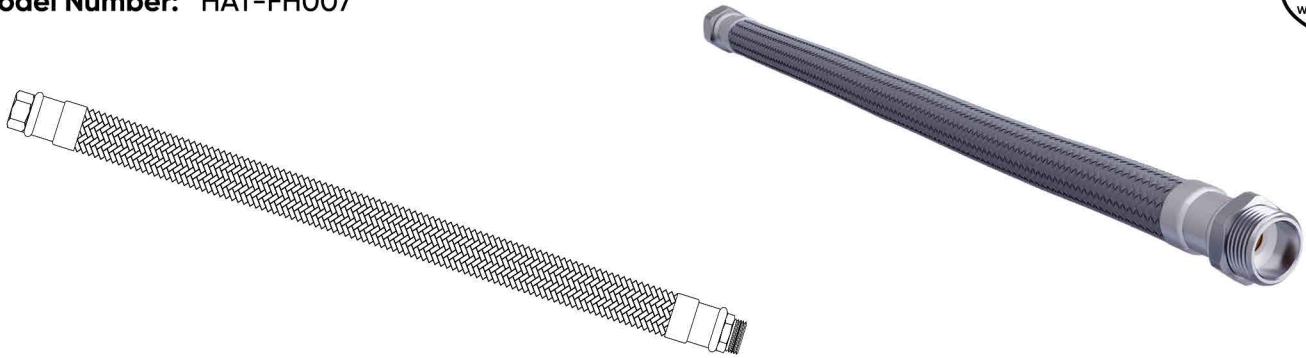

HATCH HOSES

Product Name: HATCH FLEXIBLE HOSE
Model Number: HAT-FH007

AVAILABLE COLORS

GRAY

AVAILABLE SIZES

M 1 X F 1 - 60 CM	SW-60197517
M 1 X F 1 - 80 CM	SW-60197518
M 1 X F 1 - 100 CM	SW-60197519

DESCRIPTION

Flexible Hose

APPLICATION

- Water Pumps

MATERIAL

Sleeve Stainless steel (SUS 304)
 Inner Tube: EPDM
 Outer Tube: Nylon Braided
 Brass Core
 Rubber

FEATURES

- High Durability
- Anti-Rust
- Anti-Bacterial

COUNTRY OF ORIGIN