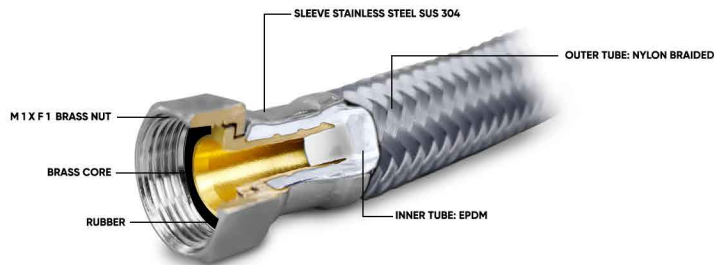

HATCH HOSES

Product Name: HATCH FLEXIBLE HOSE
Model Number: HAT-FH007

AVAILABLE COLORS

GRAY

AVAILABLE SIZES

M 1 X F 1 - 60 CM	SW-60197517
M 1 X F 1 - 80 CM	SW-60197518
M 1 X F 1 - 100 CM	SW-60197519

DESCRIPTION

Flexible Hose

APPLICATION

- Water Pumps

MATERIAL

Sleeve Stainless steel (SUS 304)
 Inner Tube: EPDM
 Outer Tube: Nylon Braided
 Brass Core
 Rubber

FEATURES

- High Durability
- Anti-Rust
- Anti-Bacterial

COUNTRY OF ORIGIN