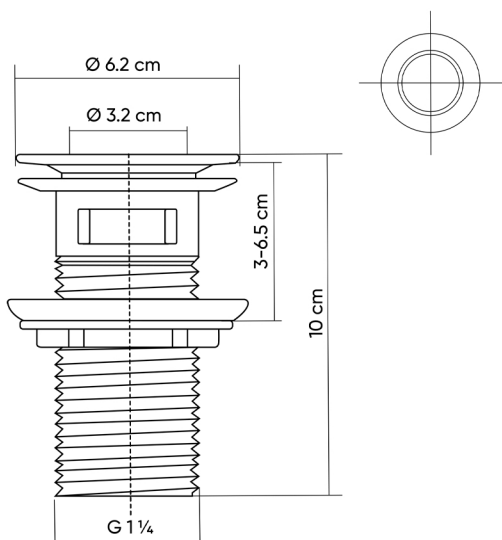

HATCH WASHBASIN ACCESSORIES

Product Name: POP DOWN CLICK CLACK WITH OVERFLOW
Model Number: HAT-BD005

AVAILABLE COLORS

GLOSSY CHROME
SW-60197503

MATTE BLACK
SW-60197504

BRUSHED NICKEL
SW-60197507

GLOSSY GOLD
SW-60197505

BRUSHED GOLD
SW-60197506

BLACK TITANIUM
SW-60197508

DESCRIPTIONS

Material: Brass
 Packaging unit: 1 piece

DIMENSIONS

H 10 x D Ø 6.2 CM
 Click Clack Cap Ø 3.2 CM

TECHNICAL SPECIFICATION

Drainage hole size: G 1 1/4
 Removable Click Clack Cap: Yes
 Spring Core: Yes
 Overflow Hole: Yes
 Click Type: Pop-Down

WARRANTY

10 years

APPLICATIONS

Washbasin

BOX COMPONENTS

- Pop Down Click Clack
- Silicon Ring
- Brass Connecting Ring

COUNTRY OF ORIGIN

Made in China for HATCH Sanitary