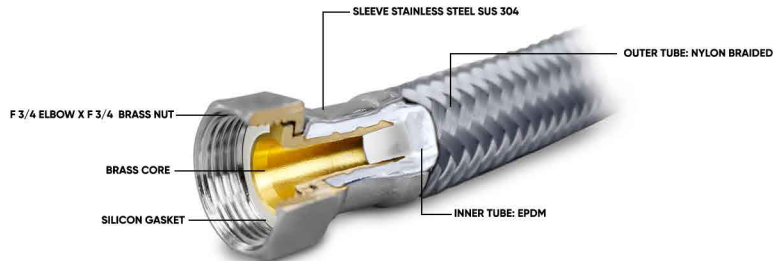

HATCH HOSES

Product Name: HATCH ELBOW HOSE
Model Number: HAT-FH006

AVAILABLE COLORS

GRAY

AVAILABLE SIZES

F 3/4 X F 3/4 - <u>40 CM</u>	SW-60197377
F 3/4 X F 3/4 - <u>60 CM</u>	SW-60197378
F 3/4 X F 3/4 - <u>80 CM</u>	SW-60197379
F 3/4 X F 3/4 - <u>100 CM</u>	SW-60197380

DESCRIPTION

Elbow Hose

APPLICATION

- Basin Mixers

MATERIAL

Sleeve Stainless steel (SUS 304)
 Inner Tube: EPDM
 Outer Tube: Nylon Braided
 Brass Core
 Silicon Gasket

FEATURES

- High Durability
- Anti-Rust
- Anti-Bacterial