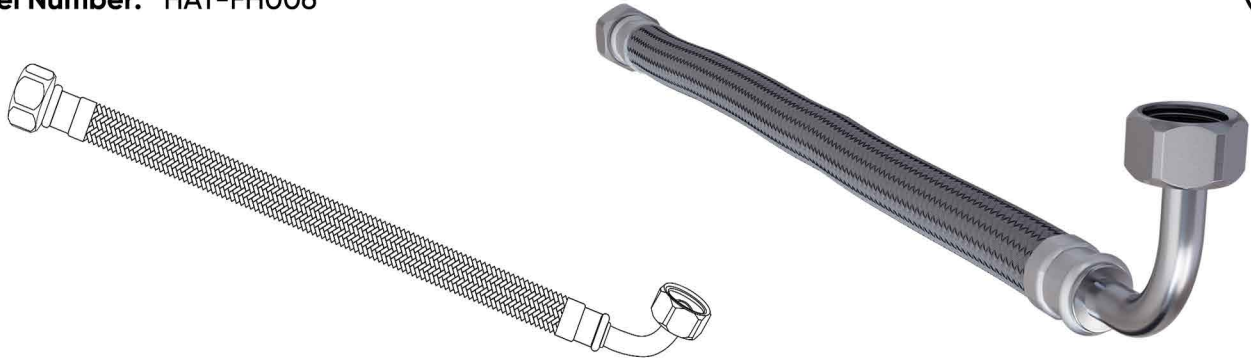

HATCH HOSES

Product Name: HATCH ELBOW HOSE
Model Number: HAT-FH006

AVAILABLE COLORS

GRAY

AVAILABLE SIZES

F 3/4 X F 3/4 - <u>40 CM</u>	SW-60197377
F 3/4 X F 3/4 - <u>60 CM</u>	SW-60197378
F 3/4 X F 3/4 - <u>80 CM</u>	SW-60197379
F 3/4 X F 3/4 - <u>100 CM</u>	SW-60197380

DESCRIPTION

Elbow Hose

APPLICATION

- Basin Mixers

MATERIAL

Sleeve Stainless steel (SUS 304)
 Inner Tube: EPDM
 Outer Tube: Nylon Braided
 Brass Core
 Silicon Gasket

FEATURES

- High Durability
- Anti-Rust
- Anti-Bacterial