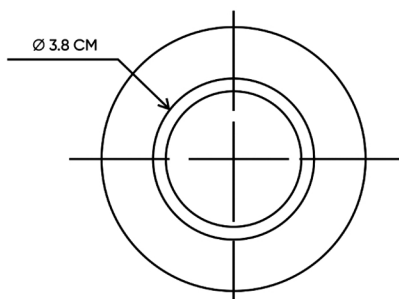

HATCH WASHBASIN ACCESSORIES

Product Name: CLICK CLACK CAP
Model Number: HAT-BD001-2

AVAILABLE COLORS

GLOSSY CHROME
SW-60197049

MATTE BLACK
SW-60197050

DESCRIPTIONS

Material: Brass Cap

DIMENSIONS

D 3.8 CM

WARRANTY

10 years

APPLICATIONS

Washbasin

BOX COMPONENTS

Click Clack Cap

COUNTRY OF ORIGIN