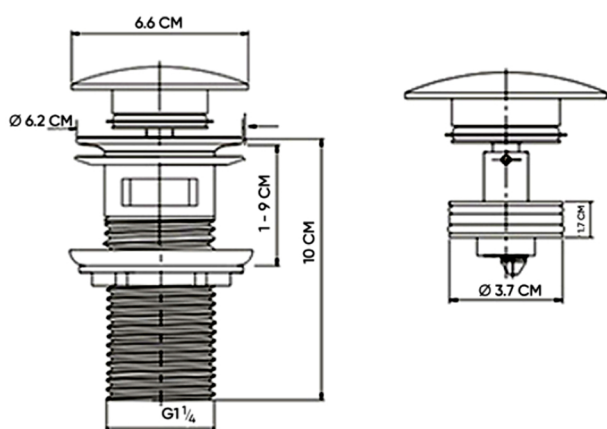

HATCH WASHBASIN ACCESSORIES

Product Name: POP-UP CLICK CLACK WITH OVERFLOW
Model Number: HAT-BD003

AVAILABLE COLORS

DESCRIPTIONS

Material: Brass
Packaging unit: 1 piece

DIMENSIONS

H 10 x D Ø 6.6 CM

TECHNICAL SPECIFICATION

Drainage hole size: G 1 1/4
Removable Click Clack Cap: Yes
Spring Core: Yes
Overflow Hole: Yes
Click Type: Pop-Up

WARRANTY

10 years

APPLICATIONS

Washbasin

BOX COMPONENTS

- Click Clack
- Silicon Rubber
- Brass Connecting Ring

COUNTRY OF ORIGIN

Made in China for HATCH Sanitary

HATCH SANITARY

Hatch Sanitary is a trademark owned by MHG

Old Al Kharij Road, Building No. 3533
Riyadh 14511 - 8305
Kingdom of Saudi Arabia

📧 info.mhg@marketing-home.com

☎ 800 122 2230