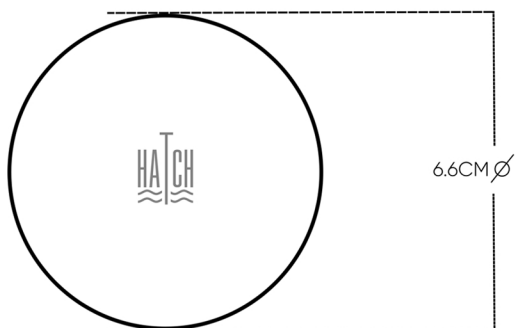

HATCH WASHBASIN ACCESSORIES

Product Name: CLICK CLACK CAP
Model Number: HAT-BD001-1

AVAILABLE COLORS

CERAMIC WHITE
SW-01720045

BRUSHED NICKEL
SW-01720044

GLOSSY GOLD
SW-01720041

BRUSHED GOLD
SW-01720042

BLACK TITANIUM
SW-01720043

DESCRIPTIONS

Material: Brass Cap

DIMENSIONS

D 6.6 CM

WARRANTY

10 years

APPLICATIONS

Washbasin