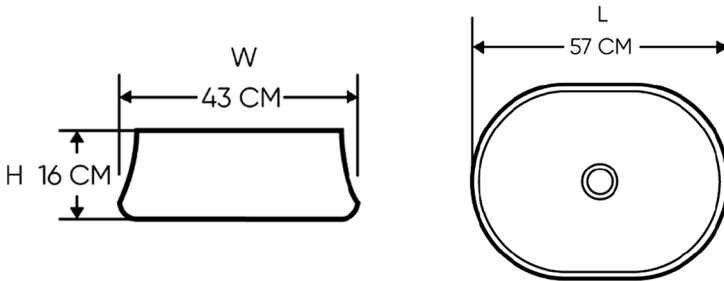

HATCH WASHBASIN

Product Name: **AZALEA**
COUNTERTOP WASHBASIN
Model Number: HAT-WB19

AVAILABLE COLORS

WHITE
SW-60197149

DISCRIPTIONS

Collection Name: Azalea
Material: Ceramic Vitreous China
Shape: Oval

DIMENSIONS

H 16 x W 43 x L 57 CM

WARRANTY

5 years

APPLICATIONS

Washroom

BOX COMPONENTS

Washbasin with Ceramic
Click Clack cover

COUNTRY OF ORIGIN

Made in China for HATCH Sanitary

HATCH SANITARY

Hatch Sanitary is a trademark owned by MHG

Old Al Kharj Road, Building No. 3533
Riyadh 14511 - 8305
Kingdom of Saudi Arabia

© info.mhg@marketing-home.com

☎ 800 122 2230