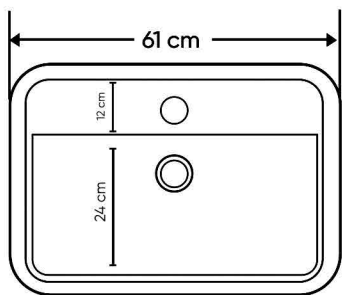

HATCH WASHBASIN

Product Name: AZALEA SQUARE
COUNTERTOP WASHBASIN
Model Number: HAT-WB17

AVAILABLE COLORS

DESCRIPTIONS

Collection Name: Azalea
Material: Ceramic Vitreous China
Shape: Square
Mixer Hole: Yes
Overflow: Yes

DIMENSIONS

H 16 x W 61 x L 43 CM

WARRANTY

5 years

APPLICATIONS

Washroom

BOX COMPONENTS

Washbasin with Ceramic
Click Clack cover