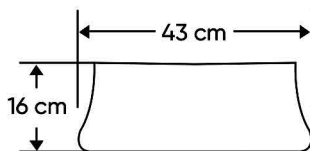

HATCH WASHBASIN

Product Name: AZALEA SQUARE
COUNTERTOP WASHBASIN
Model Number: HAT-WB17

AVAILABLE COLORS

DESCRIPTIONS

Collection Name: Azalea
Material: Ceramic Vitreous China
Shape: Square
Mixer Hole: Yes
Overflow: Yes

DIMENSIONS

H 16 x W 61 x L 43 CM

WARRANTY

5 years

APPLICATIONS

Washroom

BOX COMPONENTS

Washbasin with Ceramic
Click Clack cover