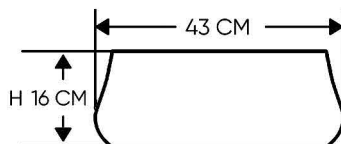

HATCH WASHBASIN

Product Name: AZALEA OVAL
COUNTERTOP WASHBASIN
Model Number: HAT-WB16

AVAILABLE COLORS

DESCRIPTIONS

Collection Name: Azalea
Material: Ceramic Vitreous China
Shape: Oval
Mixer Hole: Yes
Overflow: Yes

DIMENSIONS

H 16 x W 61 x L 43 CM

WARRANTY

5 years

APPLICATIONS

Washroom

BOX COMPONENTS

Washbasin with Ceramic
Click Clack cover