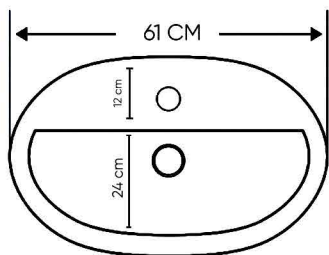

HATCH WASHBASIN

Product Name: AZALEA OVAL
COUNTERTOP WASHBASIN
Model Number: HAT-WB16

AVAILABLE COLORS

DESCRIPTIONS

Collection Name: Azalea
Material: Ceramic Vitreous China
Shape: Oval
Mixer Hole: Yes
Overflow: Yes

DIMENSIONS

H 16 x W 61 x L 43 CM

WARRANTY

5 years

APPLICATIONS

Washroom

BOX COMPONENTS

Washbasin with Ceramic
Click Clack cover