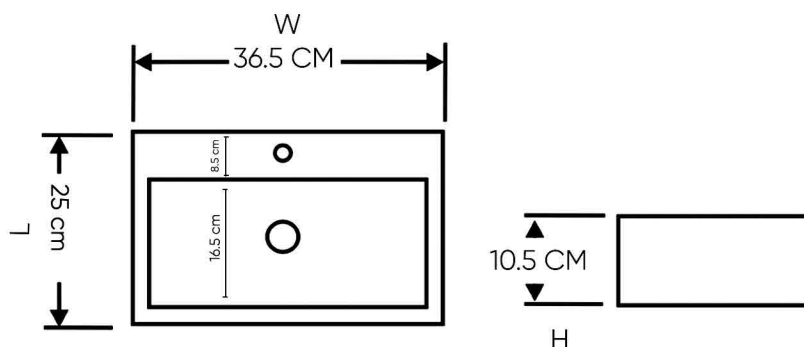

HATCH WASHBASIN

Product Name: POTHOS
WALL-HUNG OR COUNTERTOP WASHBASIN
Model Number: HAT-WB15-3

AVAILABLE COLORS

DISCRIPTIONS

Collection Name: Pothos
 Material: Ceramic Vitreous China
 Shape: Rectangular
 Mixer Hole: Yes
 Installation Type: Wall-Hung or Countertop

DIMENSIONS

H 10.5 x W 36.5 x L 25 CM

WARRANTY

5 years

APPLICATIONS

Washroom

BOX COMPONENTS

Washbasin with Ceramic
 Click Clack cover