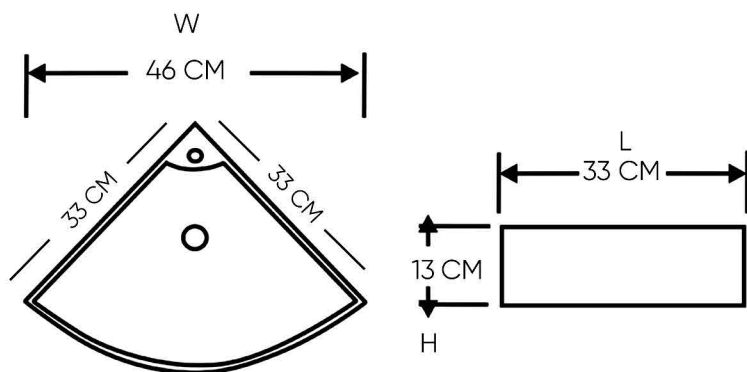

HATCH WASHBASIN

Product Name: POTHOS
WALL-HUNG OR COUNTERTOP WASHBASIN
Model Number: HAT-WB15-2

AVAILABLE COLORS

DISCRIPTIONS

Collection Name: Pothos
 Material: Ceramic Vitreous China
 Shape: Triangular
 Mixer Hole: Yes
 Installation Type: Wall-Hung or Countertop

DIMENSIONS

H 13 x W 33 x L 33 CM

WARRANTY

5 years

APPLICATIONS

Washroom

BOX COMPONENTS

Washbasin with Ceramic
 Click Clack cover