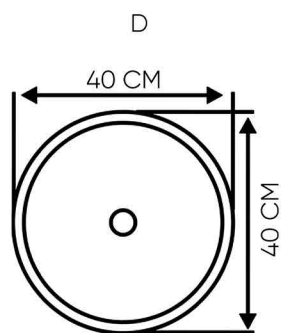

HATCH WASHBASIN

Product Name: THUJA
FREE-STANDING WASHBASIN
Model Number: HAT-WB13

AVAILABLE COLORS

WHITE
SW-01720197

MATTE WHITE
SW-01720198

MATTE BLACK
SW-01720199

DISCRIPTIONS

Collection Name: Thuja
Material: Ceramic Vitreous China
Shape: Cylindrical
Maintenance hole: Yes

DIMENSIONS

H 85 x Ø 40 CM

WARRANTY

5 years

APPLICATIONS

Washroom

BOX COMPONENTS

Washbasin with Ceramic
Click Clack cover

COUNTRY OF ORIGIN

Made in China for HATCH Sanitary

HATCH SANITARY

Hatch Sanitary is a trademark owned by MHG

Old Al Kharj Road, Building No. 3533
Riyadh 14511 - 8305
Kingdom of Saudi Arabia

© info.mhg@marketing-home.com

☎ 800 122 2230