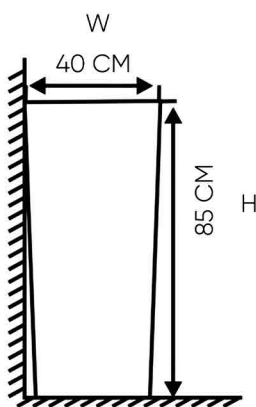

HATCH WASHBASIN

Product Name: THUJA
FREE-STANDING WASHBASIN
Model Number: HAT-WB13

AVAILABLE COLORS

WHITE
SW-01720197

MATTE WHITE
SW-01720198

MATTE BLACK
SW-01720199

DISCRIPTIONS

Collection Name: Thuja
Material: Ceramic Vitreous China
Shape: Cylindrical
Maintenance hole: Yes

DIMENSIONS

H 85 x Ø 40 CM

WARRANTY

5 years

APPLICATIONS

Washroom

BOX COMPONENTS

Washbasin with Ceramic
Click Clack cover

COUNTRY OF ORIGIN

Made in China for HATCH Sanitary

HATCH SANITARY

Hatch Sanitary is a trademark owned by MHG

Old Al Kharj Road, Building No. 3533
Riyadh 14511 - 8305
Kingdom of Saudi Arabia

© info.mhg@marketing-home.com

☎ 800 122 2230