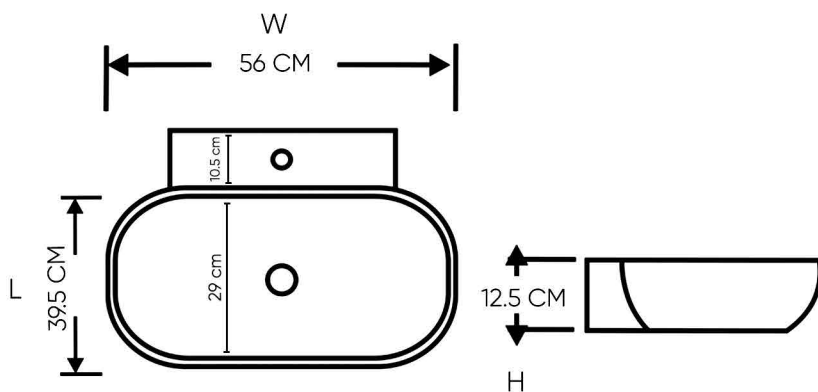

HATCH WASHBASIN

Product Name: CALLA
WALL-HUNG OR COUNTERTOP WASHBASIN
Model Number: HAT-WB12

AVAILABLE COLORS

DISCRIPTIONS

Collection Name: Calla
 Material: Ceramic Vitreous China
 Shape: Oval
 Installation Type: Wall-Hung or Countertop
 Mixer Hole: Yes

DIMENSIONS

H 12.5 x W 56 x L 39.5 CM

WARRANTY

5 years

APPLICATIONS

Washroom

BOX COMPONENTS

Washbasin with Ceramic
 Click Clack cover