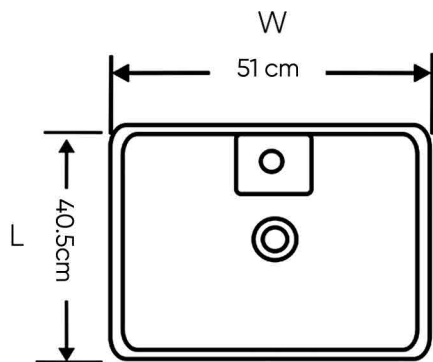

HATCH WASHBASIN

Product Name: PETUNIA
COUNTERTOP WASHBASIN
Model Number: HAT-WB11

AVAILABLE COLORS

DISCRIPTIONS

Collection Name: Petunia
Material: Ceramic Vitreous China
Shape: Square
Mixer Hole: Yes

DIMENSIONS

H 15.5 x W 51 x L 40.5 CM

WARRANTY

5 years

APPLICATIONS

Washroom

BOX COMPONENTS

Washbasin with Ceramic
Click Clack cap

COUNTRY OF ORIGIN

Made in China for HATCH Sanitary

HATCH SANITARY

Hatch Sanitary is a trademark owned by MHG

Old Al Kharj Road, Building No. 3533
Riyadh 14511 - 8305
Kingdom of Saudi Arabia

info.mhg@marketing-home.com

800 122 2230