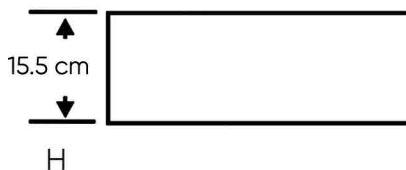

HATCH WASHBASIN

Product Name: PETUNIA
COUNTERTOP WASHBASIN
Model Number: HAT-WB11

AVAILABLE COLORS

DISCRIPTIONS

Collection Name: Petunia
Material: Ceramic Vitreous China
Shape: Square
Mixer Hole: Yes

DIMENSIONS

H 15.5 x W 51 x L 40.5 CM

WARRANTY

5 years

APPLICATIONS

Washroom

BOX COMPONENTS

Washbasin with Ceramic
Click Clack cap

COUNTRY OF ORIGIN

Made in China for HATCH Sanitary

HATCH SANITARY

Hatch Sanitary is a trademark owned by MHG

Old Al Kharj Road, Building No. 3533
Riyadh 14511 - 8305
Kingdom of Saudi Arabia

info.mhg@marketing-home.com

800 122 2230