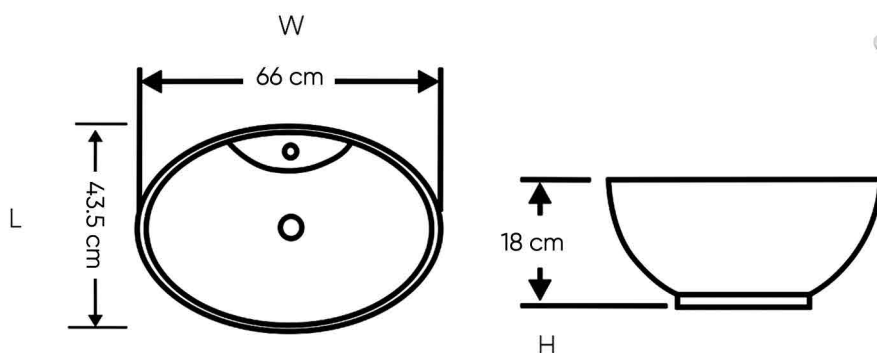

HATCH WASHBASIN

Product Name: PETUNIA
COUNTERTOP WASHBASIN
Model Number: HAT-WB10

AVAILABLE COLORS

WHITE
SW-01720188

MATTE WHITE
SW-01720189

MATTE BLACK
SW-01720190

DISCRIPTIONS

Collection Name: Petunia
Material: Ceramic Vitreous China
Shape: Oval
Mixer Hole: Yes

DIMENSIONS

H 18 x W 66 x L 43.5 CM

WARRANTY

5 years

APPLICATIONS

Washroom

BOX COMPONENTS

Washbasin with Ceramic
Click Clack cap

COUNTRY OF ORIGIN

Made in China for HATCH Sanitary

HATCH SANITARY

Hatch Sanitary is a trademark owned by MHG

Old Al Kharj Road, Building No. 3533
Riyadh 14511 - 8305
Kingdom of Saudi Arabia

© info.mhg@marketing-home.com

☎ 800 122 2230