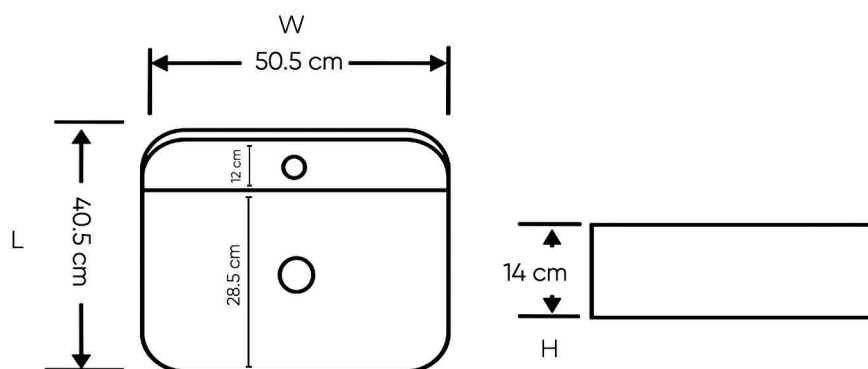

HATCH WASHBASIN

Product Name: LANTANA
COUNTERTOP WASHBASIN
Model Number: HAT-WB09

AVAILABLE COLORS

WHITE
SW-01720185

MATTE WHITE
SW-01720186

MATTE BLACK
SW-01720187

DISCRIPTIONS

Collection Name: Lantana
Material: Ceramic Vitreous China
Shape: Square
Mixer Hole: Yes

DIMENSIONS

H 14 x W 50.5 x L 40.5 CM

WARRANTY

5 years

APPLICATIONS

Washroom

BOX COMPONENTS

Washbasin with Ceramic
Click Clack cap

COUNTRY OF ORIGIN

Made in China for HATCH Sanitary

HATCH SANITARY

Hatch Sanitary is a trademark owned by MHG

Old Al Kharj Road, Building No. 3533
Riyadh 14511 - 8305
Kingdom of Saudi Arabia

© info.mhg@marketing-home.com

☎ 800 122 2230