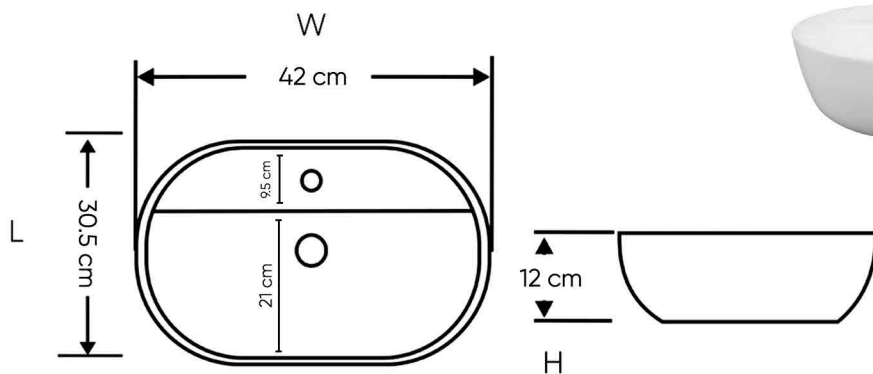

HATCH WASHBASIN

Product Name: LANTANA
COUNTERTOP WASHBASIN
 Model Number: HAT-WB08

AVAILABLE COLORS

WHITE
SW-01720182

MATTE WHITE
SW-01720183

MATTE BLACK
SW-01720184

DISCRIPTIONS

Collection Name: Lantana
 Material: Ceramic Vitreous China
 Shape: Oval
 Mixer Hole: Yes

DIMENSIONS

H 12 x W 42 x L 30.5 CM

WARRANTY

5 years

APPLICATIONS

Washroom

BOX COMPONENTS

Washbasin with Ceramic
 Click Clack cap