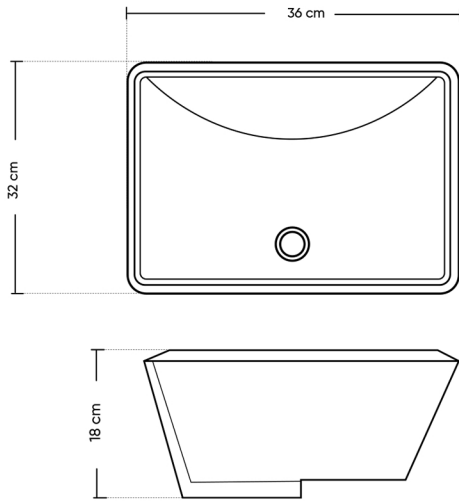

HATCH WASHBASIN

Product Name: HEDERA
UNDER COUNTER WASHBASIN
Model Number: HAT-WB07-03

AVAILABLE COLORS

DISCRIPTIONS

Collection Name: Hedera
Material: Ceramic Vitreous China
Shape: Rectangle
Over flow: Yes

DIMENSIONS

H 32 x W 36 x D 18 CM

WARRANTY

5 years

APPLICATIONS

Washroom

BOX COMPONENTS

Washbasin with Ceramic
Click Clack cover