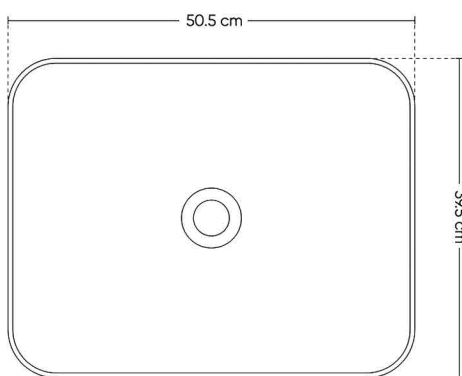

HATCH WASHBASIN

Product Name: AFRA
COUNTERTOP WASHBASIN

Model Number: HAT-WB06

AVAILABLE COLORS

WHITE GLOSSY
SW01330348

MATTE WHITE
SW01330349

MATTE BLACK
SW01330350

DISCRIPTIONS

Collection Name: Afra
Material: Ceramic Vitreous China
Shape: Square

DIMENSIONS

H 14 x W 50.5 x L 39.5 CM

WARRANTY

5 years

APPLICATIONS

Washroom

BOX COMPONENTS