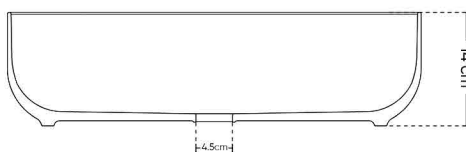

AVAILABLE COLORS

WHITE GLOSSY
SW01330348

MATTE WHITE
SW01330349

MATTE BLACK
SW01330350

DISCRIPTIONS

Collection Name: Afra
Material: Ceramic Vitreous China
Shape: Square

DIMENSIONS

H 14 x W 50.5 x L 39.5 CM

WARRANTY

5 years

APPLICATIONS

Washroom

BOX COMPONENTS

Washbasin with Ceramic
Click Clack cap

COUNTRY OF ORIGIN

Made in China for HATCH Sanitary

HATCH SANITARY

Hatch Sanitary is a trademark owned by MHG

Old Al Kharj Road, Building No. 3533
Riyadh 14511 - 8305
Kingdom of Saudi Arabia

info.mhg@marketing-home.com

800 122 2230