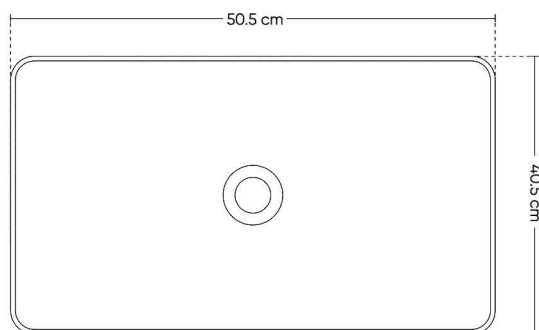

HATCH WASHBASIN

Product Name: HOYA
COUNTERTOP WASHBASIN
Model Number: HAT-WB04

AVAILABLE COLORS

WHITE GLOSSY
SW01330343

MATTE WHITE
SW01330344

MATTE BLACK
SW01330345

DISCRIPTIONS

Collection Name: Hoya
Material: Ceramic Vitreous China
Shape: Rectangular

DIMENSIONS

H 11 x W 50.5 x L 40.5 CM

WARRANTY

5 years

APPLICATIONS

Washroom

BOX COMPONENTS

Washbasin with Ceramic
Click Clack cap

COUNTRY OF ORIGIN

Made in China for HATCH Sanitary

HATCH SANITARY

Hatch Sanitary is a trademark owned by MHG

Old Al Kharj Road, Building No. 3533
Riyadh 14511 - 8305
Kingdom of Saudi Arabia

info.mhg@marketing-home.com

800 122 2230