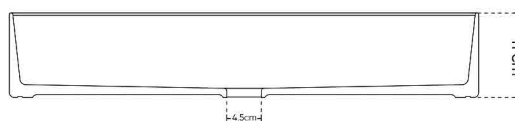

HATCH WASHBASIN

Product Name: HOYA
COUNTERTOP WASHBASIN
Model Number: HAT-WB04

AVAILABLE COLORS

WHITE GLOSSY
SW01330343

MATTE WHITE
SW01330344

MATTE BLACK
SW01330345

DISCRIPTIONS

Collection Name: Hoya
Material: Ceramic Vitreous China
Shape: Rectangular

DIMENSIONS

H 11 x W 50.5 x L 40.5 CM

WARRANTY

5 years

APPLICATIONS

Washroom

BOX COMPONENTS

Washbasin with Ceramic
Click Clack cap

COUNTRY OF ORIGIN

Made in China for HATCH Sanitary

HATCH SANITARY

Hatch Sanitary is a trademark owned by MHG

Old Al Kharj Road, Building No. 3533
Riyadh 14511 - 8305
Kingdom of Saudi Arabia

info.mhg@marketing-home.com

800 122 2230