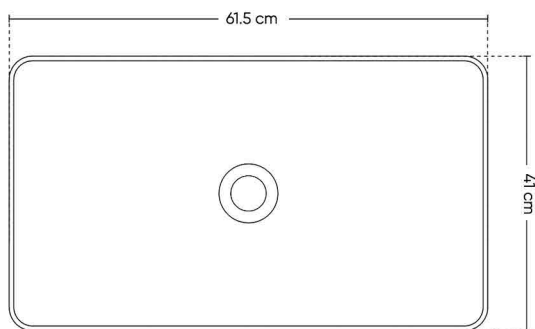

HATCH WASHBASIN

Product Name: HOYA
COUNTERTOP WASHBASIN
Model Number: HAT-WB03

AVAILABLE COLORS

WHITE GLOSSY
SW01330340

MATTE WHITE
SW01330341

MATTE BLACK
SW01330342

DISCRIPTIONS

Collection Name: Hoya
Material: Ceramic Vitreous China
Shape: Rectangular

DIMENSIONS

H 11 x W 61.5 x L 41 CM

WARRANTY

5 years

APPLICATIONS

Washroom

BOX COMPONENTS

Washbasin with Ceramic
Click Clack cap