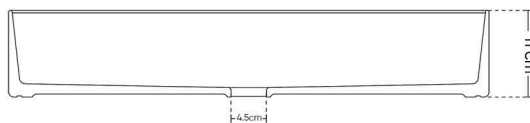

HATCH WASHBASIN

Product Name: HOYA
COUNTERTOP WASHBASIN
Model Number: HAT-WB03

AVAILABLE COLORS

WHITE GLOSSY
SW01330340

MATTE WHITE
SW01330341

MATTE BLACK
SW01330342

DISCRIPTIONS

Collection Name: Hoya
Material: Ceramic Vitreous China
Shape: Rectangular

DIMENSIONS

H 11 x W 61.5 x L 41 CM

WARRANTY

5 years

APPLICATIONS

Washroom

BOX COMPONENTS

Washbasin with Ceramic
Click Clack cap