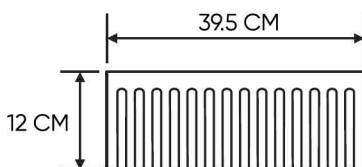

HATCH WASHBASIN

Product Name: RHYTHMIC
COUNTERTOP WASHBASIN
Model Number: HAT-WB020

AVAILABLE COLORS

APPLICATIONS

Washroom

DISCRIPTIONS

Rhythmic Countertop Washbasin
Collection Name: Rhythmic
Shape: Round
Packaging unit: 1 piece

BOX COMPONENTS

Rhythmic Countertop Washbasin
with Ceramic Click Clack Cover

DIMENSIONS

H 12 x Ø 39.5 CM
Net Weight: 8 kg

COUNTRY OF ORIGIN

Made in China for HATCH Sanitary

TECHNICAL SPECIFICATION

Main Body Material: Vitreous China
Mounting type: Countertop
Product depth: 10 cm

WARRANTY

5 years

HATCH SANITARY

Hatch Sanitary is a trademark owned by MHG

Old Al Kharj Road, Building No. 3533
Riyadh 14511 - 8305
Kingdom of Saudi Arabia

© info.mhg@marketing-home.com

☎ 800 122 2230