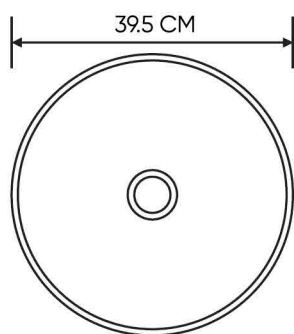

HATCH WASHBASIN

Product Name: RHYTHMIC
COUNTERTOP WASHBASIN
Model Number: HAT-WB020

AVAILABLE COLORS

APPLICATIONS

Washroom

DISCRIPTIONS

Rhythmic Countertop Washbasin
Collection Name: Rhythmic
Shape: Round
Packaging unit: 1 piece

BOX COMPONENTS

Rhythmic Countertop Washbasin
with Ceramic Click Clack Cover

DIMENSIONS

H 12 x Ø 39.5 CM
Net Weight: 8 kg

COUNTRY OF ORIGIN

Made in China for HATCH Sanitary

TECHNICAL SPECIFICATION

Main Body Material: Vitreous China
Mounting type: Countertop
Product depth: 10 cm

WARRANTY

5 years

HATCH SANITARY

Hatch Sanitary is a trademark owned by MHG

Old Al Kharj Road, Building No. 3533
Riyadh 14511 - 8305
Kingdom of Saudi Arabia

© info.mhg@marketing-home.com

☎ 800 122 2230