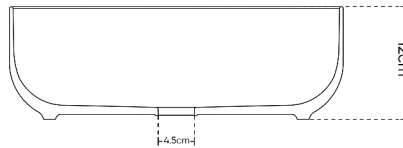

HATCH WASHBASIN

Product Name: AUREA
COUNTERTOP WASHBASIN
Model Number: HAT-WB02

AVAILABLE COLORS

WHITE GLOSSY
SW01330337

MATTE WHITE
SW01330338

MATTE BLACK
SW01330339

DISCRIPTIONS

Collection Name: Aurea
Material: Ceramic Vitreous China
Shape: Round

DIMENSIONS

H 12 x Ø 36 CM

WARRANTY

5 years

APPLICATIONS

Washroom

BOX COMPONENTS

Washbasin with Ceramic
Click Clack cap