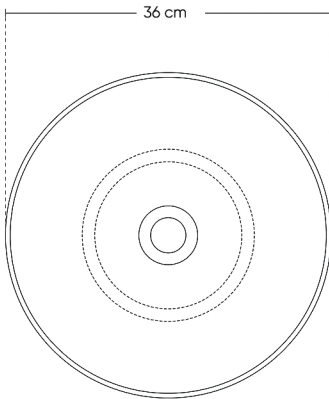

HATCH WASHBASIN

Product Name: AUREA
COUNTERTOP WASHBASIN
Model Number: HAT-WB02

AVAILABLE COLORS

WHITE GLOSSY
SW01330337

MATTE WHITE
SW01330338

MATTE BLACK
SW01330339

DISCRIPTIONS

Collection Name: Aurea
Material: Ceramic Vitreous China
Shape: Round

DIMENSIONS

H 12 x Ø 36 CM

WARRANTY

5 years

APPLICATIONS

Washroom

BOX COMPONENTS

Washbasin with Ceramic
Click Clack cap