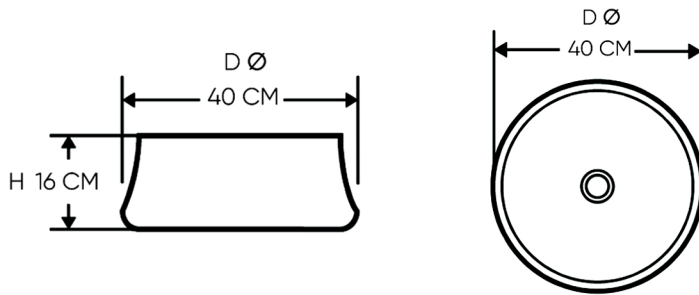

HATCH WASHBASIN

Product Name: AZALEA
COUNTERTOP WASHBASIN
Model Number: HAT-WB18

AVAILABLE COLORS

WHITE
SW-60197148

DISCRIPTIONS

Collection Name: Azalea
Material: Ceramic Vitreous China
Shape: Round

DIMENSIONS

H 16 x Ø 40 CM

WARRANTY

5 years

APPLICATIONS

Washroom

BOX COMPONENTS

Washbasin with Ceramic
Click Clack cover

COUNTRY OF ORIGIN