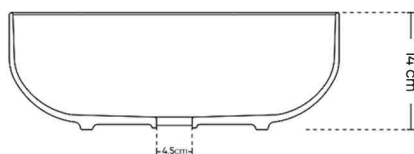

HATCH WASHBASIN

Product Name: **PILEA**
COUNTERTOP WASHBASIN

Model Number: HAT-WB01

AVAILABLE COLORS

WHITE
SW01330334

MATTE WHITE
SW01330335

MATTE BLACK
SW01330336

DISCRIPTIONS

Collection Name: Pilea
Material: Ceramic Vitreous China
Shape: Round

DIMENSIONS

H 14 x Ø 42 CM

WARRANTY

5 years

APPLICATIONS

Washroom

BOX COMPONENTS