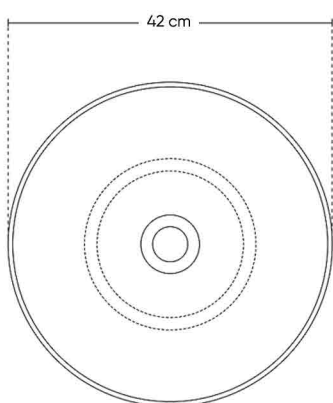

HATCH WASHBASIN

Product Name: **PILEA**
COUNTERTOP WASHBASIN

Model Number: HAT-WB01

AVAILABLE COLORS

WHITE
SW01330334

MATTE WHITE
SW01330335

MATTE BLACK
SW01330336

DISCRIPTIONS

Collection Name: Pilea
Material: Ceramic Vitreous China
Shape: Round

DIMENSIONS

H 14 x Ø 42 CM

WARRANTY

5 years

APPLICATIONS

Washroom

BOX COMPONENTS