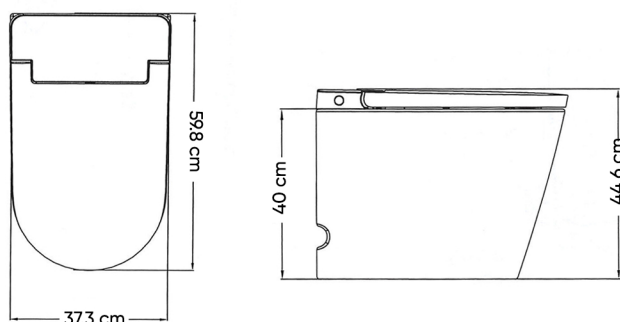

HATCH SMART TANKLESS TOILET

Product Name: AUREA TANKLESS FLOOR-STANDING TOILET

SMART FLUSHING SENSOR

Model Number: HAT-5201

FOR CERAMIC MAIN BODY

FOR ELECTRICAL PARTS & SEAT COVER

DESCRIPTION

Tankless Floor-Standing Toilet with Seat Cover
Smart Flushing Sensor
Collection: Aurea
Shape: Oval

AVAILABLE COLOR:

TECHNICAL SPECIFICATION

Installation Type: Floor-Standing / S-Trap.

Drain Outlet: 30 cm.

Flush Function: Dual Flush.

Flush Mode: Siphonic Jet.

Operation: Tankless Battery - Operated Toilet, Built-in.

Work Water Pressure: Min 0.18 Mpa - Max 0.8 Mpa (Static).

Material: Vitreous China Glazed Finish

Seat & Cover Quite Soft, Close, (UF).

Waterproof: IPX4.

Net Weight (K.G): 35 K.G.

DIMENSION

598 x 37.3 x 44.6 CM