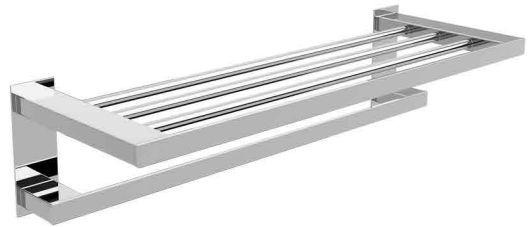

HATCH BATHROOM ACCESSORIES

Product Name: TOWEL RACK
Model Number: HAT-TR002S

AVAILABLE COLORS

GLOSSY CHROME
SW01540037

MATTE BLACK
SW01540038

BRUSHED NICKEL
SW01540039

GLOSSY GOLD
SW01540040

BRUSHED GOLD
SW01540041

BLACK TITANIUM
SW01540042

DESCRIPTIONS

Material: Towel Rack 2 level, full body stainless steel (SUS 304)
 Shape: Square
 Packaging unit: 1 set

DIMENSIONS

14 x 60 x 20.6 CM

WARRANTY

2 years

APPLICATIONS

Bathroom

BOX COMPONENTS

- Towel Rack
- Fischer wall plug set
- (SUS 304) screws
- Allen key

COUNTRY OF ORIGIN

Made in China for HATCH Sanitary

HATCH SANITARY

Hatch Sanitary is a trademark owned by MHG

Old Al Kharj Road, Building No. 3533
 Riyadh 14511 - 8305
 Kingdom of Saudi Arabia