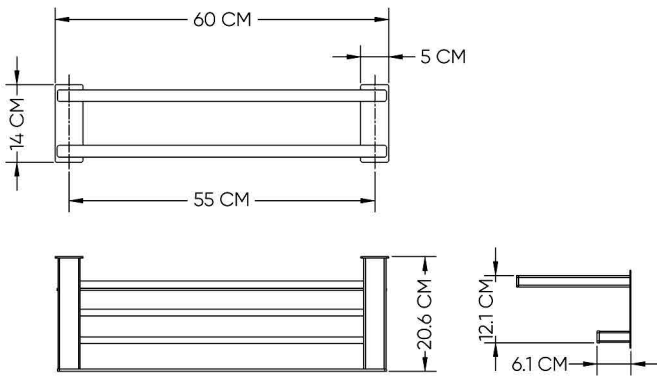

HATCH BATHROOM ACCESSORIES

Product Name: TOWEL RACK
Model Number: HAT-TR002S

AVAILABLE COLORS

GLOSSY CHROME
SW01540037

MATTE BLACK
SW01540038

BRUSHED NICKEL
SW01540039

GLOSSY GOLD
SW01540040

BRUSHED GOLD
SW01540041

BLACK TITANIUM
SW01540042

DESCRIPTIONS

Material: Towel Rack 2 level, full body stainless steel (SUS 304)
Shape: Square
Packaging unit: 1 set

DIMENSIONS

14 x 60 x 20.6 CM

WARRANTY

2 years

APPLICATIONS

Bathroom

BOX COMPONENTS

- Towel Rack
- Fischer wall plug set
- (SUS 304) screws
- Allen key

COUNTRY OF ORIGIN

Made in China for HATCH Sanitary

HATCH SANITARY

Hatch Sanitary is a trademark owned by MHG

Old Al Kharj Road, Building No. 3533
Riyadh 14511 - 8305
Kingdom of Saudi Arabia

info.mhg@marketing-home.com

800 122 2230