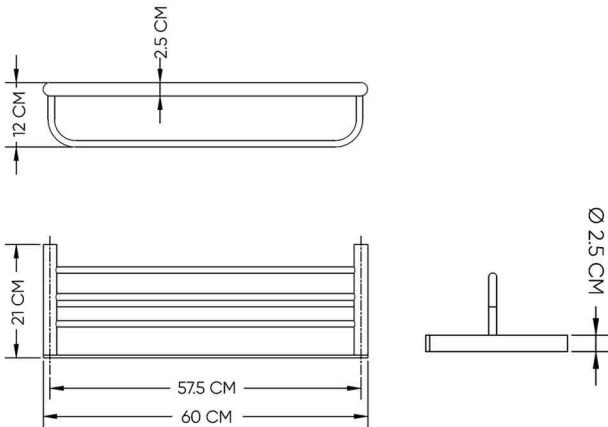

HATCH BATHROOM ACCESSORIES

Product Name: TOWEL RACK
Model Number: HAT-TR002R

AVAILABLE COLORS

GLOSSY CHROME
SW01540103

MATTE BLACK
SW01540104

BRUSHED NICKEL
SW01540105

GLOSSY GOLD
SW01540106

BRUSHED GOLD
SW01540107

BLACK TITANIUM
SW01540108

DESCRIPTIONS

Material: Towel Rack 2 level, full body stainless steel (SUS 304)
Shape: Round
Packaging unit: 1 set

DIMENSIONS

H 12 x L 60 x W 21 CM

WARRANTY

2 years

APPLICATIONS

Bathroom

BOX COMPONENTS

- Towel Rack
- Fischer wall plug set
- (SUS 304) screws
- Allen key

COUNTRY OF ORIGIN

Made in China for HATCH Sanitary

HATCH SANITARY

Hatch Sanitary is a trademark owned by MHG

Old Al Kharj Road, Building No. 3533
Riyadh 14511 - 8305
Kingdom of Saudi Arabia

📧 info.mhg@marketing-home.com

☎ 800 122 2230