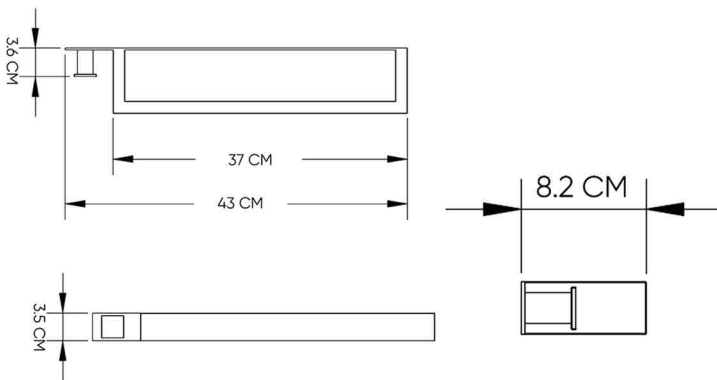

HATCH BATHROOM ACCESSORIES

Product Name: TOWEL RACK
Model Number: HAT-TR001S

AVAILABLE COLORS

GLOSSY CHROME
SW01540031

MATTE BLACK
SW01540032

BRUSHED NICKEL
SW01540033

GLOSSY GOLD
SW01540034

BRUSHED GOLD
SW01540035

BLACK TITANIUM
SW01540036

DESCRIPTIONS

Material: Towel Rack, full body stainless steel (SUS 304)
Shape: Square
Packaging unit: 1 piece

APPLICATIONS

Bathroom

DIMENSIONS

43 x 3.5 x 8.2 CM

BOX COMPONENTS

Towel Rack

WARRANTY

2 years

COUNTRY OF ORIGIN

Made in China for HATCH Sanitary

HATCH SANITARY

Hatch Sanitary is a trademark owned by MHG

Old Al Kharj Road, Building No. 3533
Riyadh 14511 - 8305
Kingdom of Saudi Arabia

© info.mhg@marketing-home.com

☎ 800 122 2230