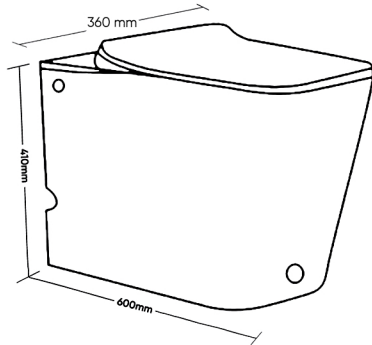

HATCH TANKLESS TOILET

Product Name: HOYA TANKLESS FLOOR-STANDING TOILET
Model Number: HAT-TLO4

AVAILABLE COLORS:

WHITE

MATTE BLACK

DRAINAGE SIZE:

25 CM: SW01330016
30 CM: SW01330001

SW01530172
SW01530173

DIMENSION

600 x 360 x 410 MM

APPLICATIONS

Bathroom

DISCRIPTION

Tankless Floor-Standing Toilet with Seat Cover
Collection: Hoya
Shape: Rectangular

TECHNICAL SPECIFICATION

Material: Main Body - Vitreous China.
Seat Cover: UF (Soft Close)
Accessories: Plastic and Stainless Steel (SUS 304)
Drainage Type: S-Trap.
Water Pressure: minimum 1.5 Bar.
Water Consumption: 3.48 L / M.
Flushing Mechanism: Siphon Jet Flushing-Solenoid Valve
(Atmospheric negative pressure siphonic)
Flushing Button Type: Hand Touch Flush and Foot Flush
Flushing Type: Water flow technology with water pressure from the button
Battery Type: AA
Water Supply Hose size: 3/4 in
Angle Valve Inlet size: 1/2 in
Angle Valve Outlet size: 3/4 in
Packaging Unit: 1 Pc.
Net Weight: 49 K.G.
Carton Weight: 50 K.G.
Toilet Seat Weight Limits: 200 K.G.

BOX COMPONENTS

- Wall-Hung Toilet Seat
- Seat Cover with Fixing Screws
- Wall-Hung Screws
- Ceramic Silicon & Teflon Tape
- 3 Hoses (SUS 304 & Brass Nut)
- Brass Valve & SUS 304 Frame
- Battery Box
- Extended Pipe Connector
- Elbow Pipe Connector
- Touch Flush
- Galvanized Mounting Frame with adjustable feet 0 to 20 cm
- Set of 2 Pieces wall anchors extensions
- Solenoid Valve

WARRANTY

3 Years For Toilet
2 Years For the Accessories
& Seat Cover

COUNTRY OF ORIGIN

Made in China for HATCH Sanitary

hatch-products.com

HATCH SANITARY

Hatch Sanitary is a trademark owned by MHG

Old Al Kharj Road, Building No. 3533
Riyadh 14511 - 8305
Kingdom of Saudi Arabia

📧 info.mhg@marketing-home.com

☎ 800 122 2230