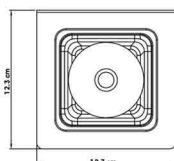

HATCH BATHROOM ACCESSORIES

Product Name: TOILET BRUSH HOLDER
Model Number: HAT-TBH002

AVAILABLE COLORS

GLOSSY CHROME
SW-60196564

MATTE BLACK
SW-60196565

BRUSHED NICKEL
SW-60196566

GLOSSY GOLD
SW-60196567

BRUSHED GOLD
SW-60196568

BLACK TITANIUM
SW-60196569

DESCRIPTIONS

Material: Toilet Brush, stainless steel (SUS 304) Brush Holder & Glass Cup
Collection name: Lini
Shape: Square
Packaging unit: 1 set

DIMENSIONS

35.5 x 12.3 x 3 CM

APPLICATIONS

Bathroom

BOX COMPONENTS

- Toilet Brush (SUS 304)
- Glass Cup
- Brush Holder
- Fischer wall plug set
- (SUS 304) screws

WARRANTY

2 years

COUNTRY OF ORIGIN

Made in China for HATCH Sanitary