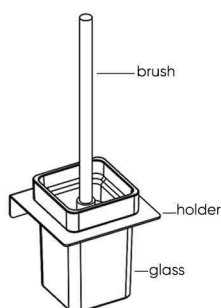

HATCH BATHROOM ACCESSORIES

Product Name: TOILET BRUSH HOLDER
Model Number: HAT-TBH002

AVAILABLE COLORS

GLOSSY CHROME
SW-60196564

MATTE BLACK
SW-60196565

BRUSHED NICKEL
SW-60196566

GLOSSY GOLD
SW-60196567

BRUSHED GOLD
SW-60196568

BLACK TITANIUM
SW-60196569

DESCRIPTIONS

Material: Toilet Brush, stainless steel (SUS 304) Brush Holder & Glass Cup
 Collection name: Lini
 Shape: Square
 Packaging unit: 1 set

DIMENSIONS

35.5 x 12.3 x 3 CM

APPLICATIONS

Bathroom

BOX COMPONENTS

- Toilet Brush (SUS 304)
- Glass Cup
- Brush Holder
- Fischer wall plug set
- (SUS 304) screws

WARRANTY

2 years

COUNTRY OF ORIGIN

Made in China for HATCH Sanitary