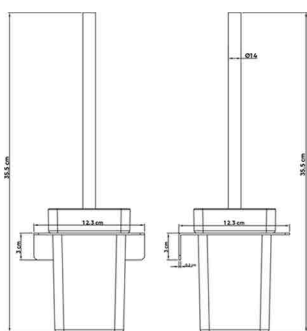

HATCH BATHROOM ACCESSORIES

Product Name: TOILET BRUSH HOLDER
Model Number: HAT-TBH002

AVAILABLE COLORS

GLOSSY CHROME
SW-60196564

MATTE BLACK
SW-60196565

BRUSHED NICKEL
SW-60196566

GLOSSY GOLD
SW-60196567

BRUSHED GOLD
SW-60196568

BLACK TITANIUM
SW-60196569

DESCRIPTIONS

Material: Toilet Brush, stainless steel (SUS 304) Brush Holder & Glass Cup
 Collection name: Lini
 Shape: Square
 Packaging unit: 1 set

DIMENSIONS

35.5 x 12.3 x 3 CM

APPLICATIONS

Bathroom

BOX COMPONENTS

- Toilet Brush (SUS 304)
- Glass Cup
- Brush Holder
- Fischer wall plug set
- (SUS 304) screws

WARRANTY

2 years

COUNTRY OF ORIGIN

Made in China for HATCH Sanitary