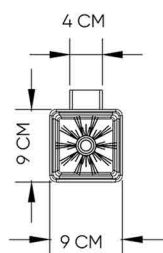

HATCH BATHROOM ACCESSORIES

Product Name: TOILET BRUSH HOLDER
Model Number: HAT-TBH001S

AVAILABLE COLORS

DESCRIPTIONS

Material: Toilet Brush, stainless steel (SUS 304) Brush Holder & Glass Cup
Shape: Square
Packaging unit: 1 set

DIMENSIONS

33.3 x 9 x 9 CM

WARRANTY

2 years

APPLICATIONS

Bathroom

BOX COMPONENTS

- Toilet Brush (SUS 304)
- Glass Cup
- Brush Holder
- Fischer wall plug set
- (SUS 304) screws
- Allen key

COUNTRY OF ORIGIN

Made in China for HATCH Sanitary

HATCH SANITARY

Hatch Sanitary is a trademark owned by MHG

Old Al Kharj Road, Building No. 3533
Riyadh 14511 - 8305
Kingdom of Saudi Arabia

@ info.mhg@marketing-home.com

☎ 800 122 2230