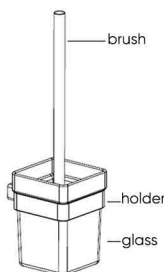

## HATCH BATHROOM ACCESSORIES

**Product Name: TOILET BRUSH HOLDER**  
**Model Number: HAT-TBH001S**

### DESCRIPTIONS

Material: Toilet Brush, stainless steel (SUS 304) Brush Holder & Glass Cup  
 Shape: Square  
 Packaging unit: 1 set

### DIMENSIONS

33.3 x 9 x 9 CM