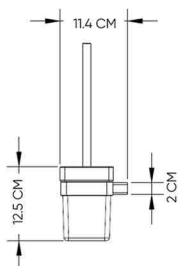

HATCH BATHROOM ACCESSORIES

Product Name: TOILET BRUSH HOLDER
Model Number: HAT-TBH001S

AVAILABLE COLORS

DESCRIPTIONS

Material: Toilet Brush, stainless steel (SUS 304) Brush Holder & Glass Cup
Shape: Square
Packaging unit: 1 set

DIMENSIONS

33.3 x 9 x 9 CM

WARRANTY

2 years

APPLICATIONS

Bathroom

BOX COMPONENTS

- Toilet Brush (SUS 304)
- Glass Cup
- Brush Holder
- Fischer wall plug set
- (SUS 304) screws
- Allen key

COUNTRY OF ORIGIN

Made in China for HATCH Sanitary

HATCH SANITARY

Hatch Sanitary is a trademark owned by MHG

Old Al Kharj Road, Building No. 3533
Riyadh 14511 - 8305
Kingdom of Saudi Arabia

@ info.mhg@marketing-home.com

☎ 800 122 2230