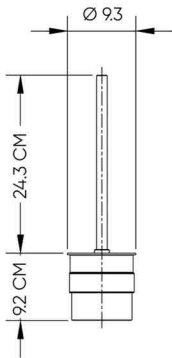

HATCH BATHROOM ACCESSORIES

Product Name: TOILET BRUSH HOLDER
Model Number: HAT-TBH001R

AVAILABLE COLORS

GLOSSY CHROME
SW01540121

MATTE BLACK
SW01540122

BRUSHED NICKEL
SW01540123

GLOSSY GOLD
SW01540124

BRUSHED GOLD
SW01540125

BLACK TITANIUM
SW01540126

DESCRIPTIONS

Material: Toilet Brush, (SUS 304) Brush Holder & Glass Cup
Shape: Round
Packaging unit: 1 set

DIMENSIONS

24.3 x 13.3 x 2.5 CM

APPLICATIONS

Bathroom

BOX COMPONENTS

- Toilet Brush (SUS 304)
- Glass Cup
- Brush Holder
- Fischer wall plug set
- (SUS 304) screws
- Allen key

WARRANTY

2 years

COUNTRY OF ORIGIN

Made in China for HATCH Sanitary

HATCH SANITARY

Hatch Sanitary is a trademark owned by MHG

Old Al Kharj Road, Building No. 3533
Riyadh 14511 - 8305
Kingdom of Saudi Arabia

📧 info.mhg@marketing-home.com

☎ 800 122 2230