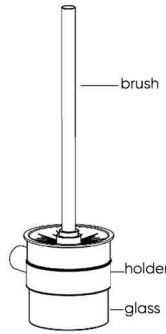

HATCH BATHROOM ACCESSORIES

Product Name: TOILET BRUSH HOLDER
Model Number: HAT-TBH001R

AVAILABLE COLORS

GLOSSY CHROME
SW01540121

MATTE BLACK
SW01540122

BRUSHED NICKEL
SW01540123

GLOSSY GOLD
SW01540124

BRUSHED GOLD
SW01540125

BLACK TITANIUM
SW01540126

DESCRIPTIONS

Material: Toilet Brush, (SUS 304) Brush Holder & Glass Cup
 Shape: Round
 Packaging unit: 1 set

DIMENSIONS

24.3 x 13.3 x 2.5 CM

APPLICATIONS

Bathroom

BOX COMPONENTS