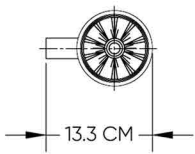

HATCH BATHROOM ACCESSORIES

Product Name: TOILET BRUSH HOLDER
Model Number: HAT-TBH001R

AVAILABLE COLORS

GLOSSY CHROME
SW01540121

MATTE BLACK
SW01540122

BRUSHED NICKEL
SW01540123

GLOSSY GOLD
SW01540124

BRUSHED GOLD
SW01540125

BLACK TITANIUM
SW01540126

DESCRIPTIONS

Material: Toilet Brush, (SUS 304) Brush Holder & Glass Cup
Shape: Round
Packaging unit: 1 set

DIMENSIONS

24.3 x 13.3 x 2.5 CM

APPLICATIONS

Bathroom

BOX COMPONENTS

- Toilet Brush (SUS 304)
- Glass Cup
- Brush Holder
- Fischer wall plug set
- (SUS 304) screws
- Allen key

WARRANTY

2 years

COUNTRY OF ORIGIN

Made in China for HATCH Sanitary