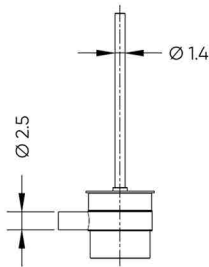

HATCH BATHROOM ACCESSORIES

Product Name: TOILET BRUSH HOLDER
Model Number: HAT-TBH001R

AVAILABLE COLORS

GLOSSY CHROME
SW01540121

MATTE BLACK
SW01540122

BRUSHED NICKEL
SW01540123

GLOSSY GOLD
SW01540124

BRUSHED GOLD
SW01540125

BLACK TITANIUM
SW01540126

DESCRIPTIONS

Material: Toilet Brush, (SUS 304) Brush Holder & Glass Cup
 Shape: Round
 Packaging unit: 1 set

DIMENSIONS

24.3 x 13.3 x 2.5 CM

APPLICATIONS

Bathroom

BOX COMPONENTS