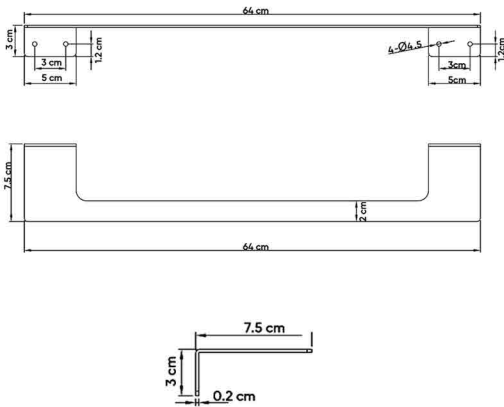

HATCH BATHROOM ACCESSORIES

Product Name: TOWEL BAR
Model Number: HAT-TB004-64

AVAILABLE COLORS

GLOSSY CHROME
SW-60196588

MATTE BLACK
SW-60196589

BRUSHED NICKEL
SW-60196590

GLOSSY GOLD
SW-60196591

BRUSHED GOLD
SW-60196592

BLACK TITANIUM
SW-60196593

DESCRIPTIONS

Material: Towel Bar, full body stainless steel (SUS 304)
Collection name: Linii
Packaging unit: 1 piece

DIMENSIONS

7.5 x 64 x 3 CM

TECHNICAL SPECIFICATION

Product thickness: 2 mm

WARRANTY

2 years

APPLICATIONS

Bathroom

BOX COMPONENTS

- Towel Bar
- Fischer wall plug set
- (SUS 304) screws

COUNTRY OF ORIGIN

Made in China for HATCH Sanitary

hatch-products.com

HATCH SANITARY

Hatch Sanitary is a trademark owned by MHG

Old Al Kharj Road, Building No. 3533
Riyadh 14511 - 8305
Kingdom of Saudi Arabia

📧 info.mhg@marketing-home.com

☎ 800 122 2230