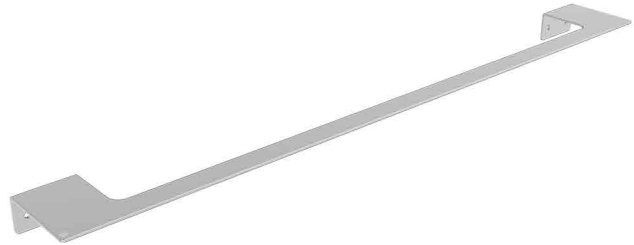

HATCH BATHROOM ACCESSORIES

Product Name: TOWEL BAR
Model Number: HAT-TB004-64

AVAILABLE COLORS

GLOSSY CHROME
SW-60196588

MATTE BLACK
SW-60196589

BRUSHED NICKEL
SW-60196590

GLOSSY GOLD
SW-60196591

BRUSHED GOLD
SW-60196592

BLACK TITANIUM
SW-60196593

DESCRIPTIONS

Material: Towel Bar, full body stainless steel (SUS 304)
 Collection name: Linii
 Packaging unit: 1 piece

DIMENSIONS

7.5 x 64 x 3 CM

TECHNICAL SPECIFICATION

Product thickness: 2 mm

WARRANTY

2 years

APPLICATIONS

Bathroom

BOX COMPONENTS

- Towel Bar
- Fischer wall plug set
- (SUS 304) screws

COUNTRY OF ORIGIN

Made in China for HATCH Sanitary