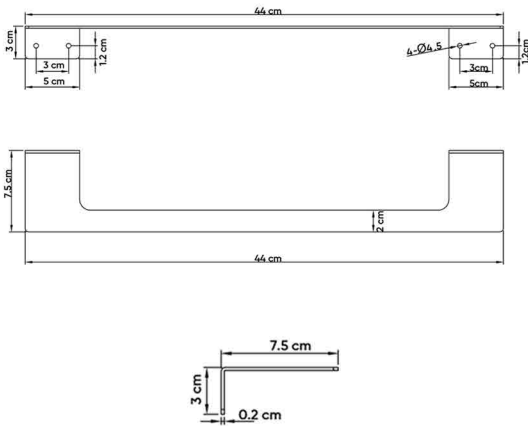

HATCH BATHROOM ACCESSORIES

Product Name: TOWEL BAR
Model Number: HAT-TB004-44

AVAILABLE COLORS

GLOSSY CHROME
SW-60196582

MATTE BLACK
SW-60196583

BRUSHED NICKEL
SW-60196584

GLOSSY GOLD
SW-60196585

BRUSHED GOLD
SW-60196586

BLACK TITANIUM
SW-60196587

DESCRIPTIONS

Material: Towel Bar, full body stainless steel (SUS 304)
Collection name: Linii
Packaging unit: 1 piece

DIMENSIONS

7.5 x 44 x 3 CM

TECHNICAL SPECIFICATION

Product thickness: 2 mm

WARRANTY

2 years

APPLICATIONS

Bathroom

BOX COMPONENTS

- Towel Bar
- Fischer wall plug set
- (SUS 304) screws

COUNTRY OF ORIGIN

Made in China for HATCH Sanitary

hatch-products.com

HATCH SANITARY

Hatch Sanitary is a trademark owned by MHG

Old Al Kharj Road, Building No. 3533
Riyadh 14511 - 8305
Kingdom of Saudi Arabia

📧 info.mhg@marketing-home.com

☎ 800 122 2230