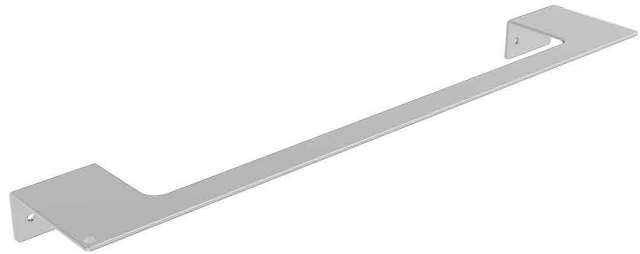

HATCH BATHROOM ACCESSORIES

Product Name: TOWEL BAR
Model Number: HAT-TB004-44

AVAILABLE COLORS

GLOSSY CHROME
SW-60196582

MATTE BLACK
SW-60196583

BRUSHED NICKEL
SW-60196584

GLOSSY GOLD
SW-60196585

BRUSHED GOLD
SW-60196586

BLACK TITANIUM
SW-60196587

DESCRIPTIONS

Material: Towel Bar, full body stainless steel (SUS 304)
 Collection name: Linii
 Packaging unit: 1 piece

DIMENSIONS

7.5 x 44 x 3 CM

TECHNICAL SPECIFICATION

Product thickness: 2 mm

WARRANTY

2 years

APPLICATIONS

Bathroom

BOX COMPONENTS

- Towel Bar
- Fischer wall plug set
- (SUS 304) screws

COUNTRY OF ORIGIN

Made in China for HATCH Sanitary