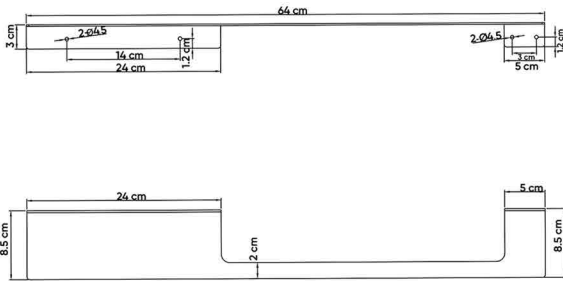

HATCH BATHROOM ACCESSORIES

Product Name: TOWEL BAR WITH SHELF
Model Number: HAT-TB003

AVAILABLE COLORS

GLOSSY CHROME
SW-60196576

MATTE BLACK
SW-60196577

BRUSHED NICKEL
SW-60196578

GLOSSY GOLD
SW-60196579

BRUSHED GOLD
SW-60196580

BLACK TITANIUM
SW-60196581

DESCRIPTIONS

Material: Towel Bar, full body stainless steel (SUS 304)
Collection name: Linii
Packaging unit: 1 piece

DIMENSIONS

8.5 x 64 x 3 CM

TECHNICAL SPECIFICATION

Holder thickness: 2 mm
Plate space: 24 x 8.5 cm

WARRANTY

2 years

APPLICATIONS

Bathroom

BOX COMPONENTS

- Towel Bar with Shelf
- Fischer wall plug set
- (SUS 304) screws

COUNTRY OF ORIGIN

Made in China for HATCH Sanitary

hatch-products.com

HATCH SANITARY

Hatch Sanitary is a trademark owned by MHG

Old Al Kharj Road, Building No. 3533
Riyadh 14511 - 8305
Kingdom of Saudi Arabia

📧 info.mhg@marketing-home.com

📞 800 122 2230