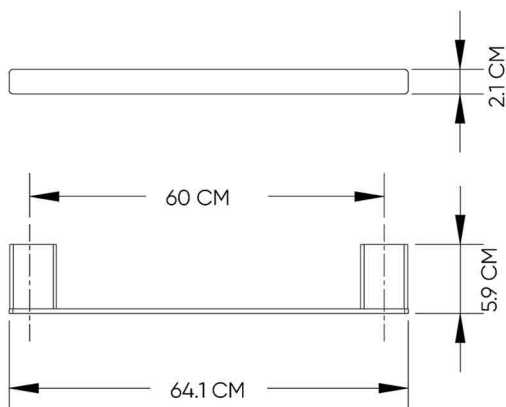

HATCH BATHROOM ACCESSORIES

Product Name: TOWEL BAR
Model Number: HAT-TB00224S

AVAILABLE COLORS

GLOSSY CHROME
SW01540025

MATTE BLACK
SW01540026

BRUSHED NICKEL
SW01540027

GLOSSY GOLD
SW01540028

BRUSHED GOLD
SW01540029

BLACK TITANIUM
SW01540030

DESCRIPTIONS

Material: Towel Bar, full body stainless steel (SUS 304)
Shape: Square
Packaging unit: 1 piece

DIMENSIONS

2.1 x 64.1 x 5.9 CM

WARRANTY

2 years

APPLICATIONS

Bathroom

BOX COMPONENTS

- Towel Bar
- Fischer wall plug set
- (SUS 304) screws
- Allen key

COUNTRY OF ORIGIN

Made in China for HATCH Sanitary

HATCH SANITARY

Hatch Sanitary is a trademark owned by MHG

Old Al Kharj Road, Building No. 3533
Riyadh 14511 - 8305
Kingdom of Saudi Arabia

📧 info.mhg@marketing-home.com

☎ 800 122 2230