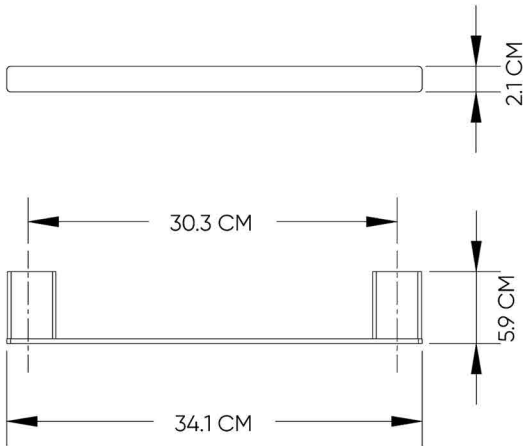

HATCH BATHROOM ACCESSORIES

Product Name: TOWEL BAR
Model Number: HAT-TB00212S

AVAILABLE COLORS

DESCRIPTIONS

Material: Towel Bar, full body stainless steel (SUS 304)
 Shape: Square
 Packaging unit: 1 piece

APPLICATIONS

Bathroom

DIMENSIONS

2.1 x 34 x 5.9 CM

BOX COMPONENTS

- Towel Bar
- Fischer wall plug set
- (SUS 304) screws
- Allen key

WARRANTY

2 years