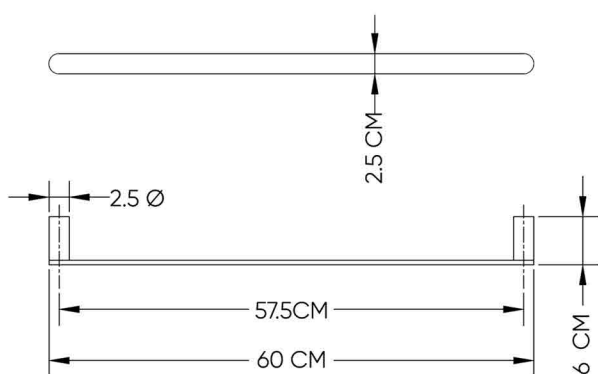

HATCH BATHROOM ACCESSORIES

Product Name: TOWEL BAR
Model Number: HAT-TB00224R

AVAILABLE COLORS

GLOSSY CHROME
SW01540097

MATTE BLACK
SW01540098

BRUSHED NICKEL
SW01540099

GLOSSY GOLD
SW01540100

BRUSHED GOLD
SW01540101

BLACK TITANIUM
SW01540102

DESCRIPTIONS

Material: Towel Bar, full body stainless steel (SUS 304)
Shape: Round
Packaging unit: 1 piece

DIMENSIONS

2.5 x 60 x 6 CM

WARRANTY

2 years

APPLICATIONS

Bathroom

BOX COMPONENTS

- Towel Bar
- Fischer wall plug set
- (SUS 304) screws
- Allen key

COUNTRY OF ORIGIN

Made in China for HATCH Sanitary

HATCH SANITARY

Hatch Sanitary is a trademark owned by MHG

Old Al Kharj Road, Building No. 3533
Riyadh 14511 - 8305
Kingdom of Saudi Arabia

📧 info.mhg@marketing-home.com

☎ 800 122 2230