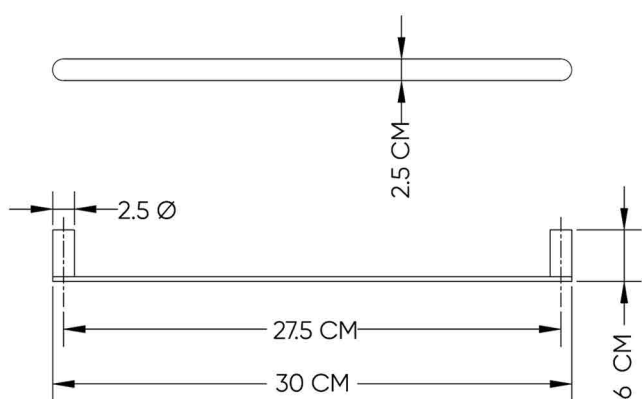

HATCH BATHROOM ACCESSORIES

Product Name: TOWEL BAR
Model Number: HAT-TB002R30

AVAILABLE COLORS

GLOSSY CHROME
SW01540091

MATTE BLACK
SW01540092

BRUSHED NICKEL
SW01540093

GLOSSY GOLD
SW01540094

BRUSHED GOLD
SW01540095

BLACK TITANIUM
SW01540096

DISCRIPTIONS

Material: Towel Bar, full body stainless steel (SUS 304)
 Shape: Round
 Packaging unit: 1 piece

DIMENSIONS

2.5 x 30 x 6 CM

WARRANTY

2 years

APPLICATIONS