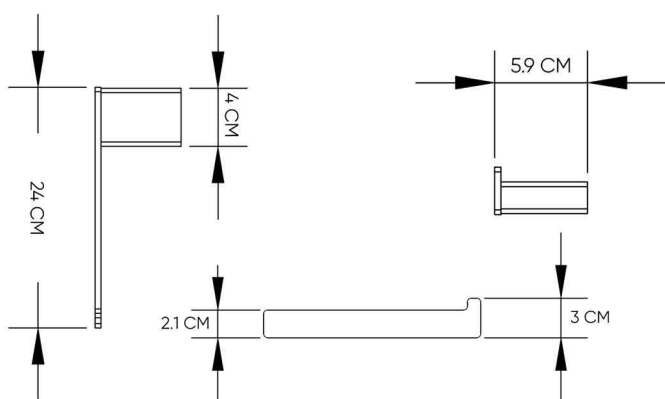

HATCH BATHROOM ACCESSORIES

Product Name: TOWEL HOLDER
Model Number: HAT-TB001S

AVAILABLE COLORS

GLOSSY CHROME
SW01540013

MATTE BLACK
SW01540014

BRUSHED NICKEL
SW01540015

GLOSSY GOLD
SW01540016

BRUSHED GOLD
SW01540017

BLACK TITANIUM
SW01540018

DESCRIPTIONS

Material: Towel Holder, full body stainless steel (SUS 304)
Shape: Square
Packaging unit: 1 piece

APPLICATIONS

Bathroom

DIMENSIONS

3 x 24 x 5.9 CM

BOX COMPONENTS

- Towel Holder
- Fischer wall plug set
- (SUS 304) screws
- Allen key

WARRANTY

2 years

COUNTRY OF ORIGIN

Made in China for HATCH Sanitary

HATCH SANITARY

Hatch Sanitary is a trademark owned by MHG

Old Al Kharj Road, Building No. 3533
Riyadh 14511 - 8305
Kingdom of Saudi Arabia

📧 info.mhg@marketing-home.com

☎ 800 122 2230