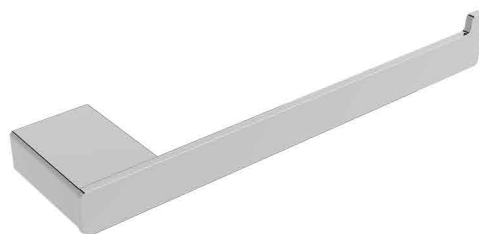

## HATCH BATHROOM ACCESSORIES

**Product Name: TOWEL HOLDER**  
**Model Number: HAT-TB001S**

### AVAILABLE COLORS

GLOSSY CHROME  
SW01540013

MATTE BLACK  
SW01540014

BRUSHED NICKEL  
SW01540015

GLOSSY GOLD  
SW01540016

BRUSHED GOLD  
SW01540017

BLACK TITANIUM  
SW01540018

### DESCRIPTIONS

Material: Towel Holder, full body stainless steel (SUS 304)  
 Shape: Square  
 Packaging unit: 1 piece

### DIMENSIONS

3 x 24 x 5.9 CM