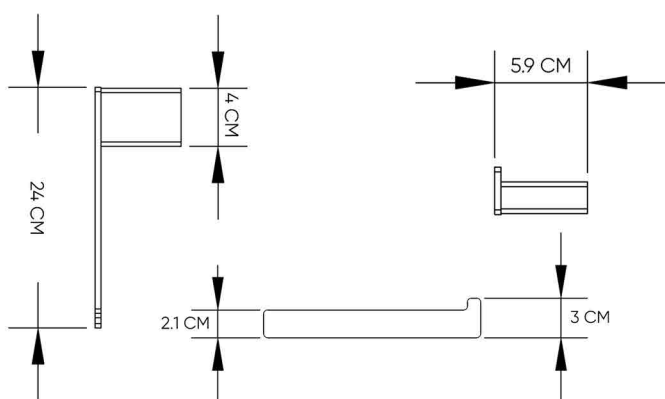

HATCH BATHROOM ACCESSORIES

Product Name: TOWEL HOLDER
Model Number: HAT-TB001S

AVAILABLE COLORS

GLOSSY CHROME
SW01540013

MATTE BLACK
SW01540014

BRUSHED NICKEL
SW01540015

GLOSSY GOLD
SW01540016

BRUSHED GOLD
SW01540017

BLACK TITANIUM
SW01540018

DESCRIPTIONS

Material: Towel Holder, full body stainless steel (SUS 304)
 Shape: Square
 Packaging unit: 1 piece

APPLICATIONS

Bathroom

DIMENSIONS

3 x 24 x 5.9 CM

BOX COMPONENTS