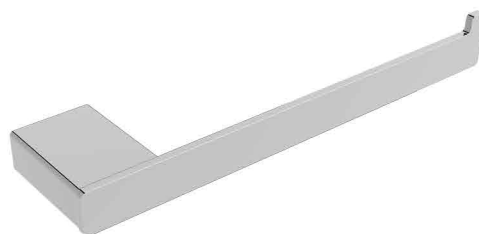

HATCH BATHROOM ACCESSORIES

Product Name: TOWEL HOLDER
Model Number: HAT-TB001S

AVAILABLE COLORS

GLOSSY CHROME
SW01540013

MATTE BLACK
SW01540014

BRUSHED NICKEL
SW01540015

GLOSSY GOLD
SW01540016

BRUSHED GOLD
SW01540017

BLACK TITANIUM
SW01540018

DESCRIPTIONS

Material: Towel Holder, full body stainless steel (SUS 304)
 Shape: Square
 Packaging unit: 1 piece

APPLICATIONS

Bathroom

DIMENSIONS

3 x 24 x 5.9 CM

BOX COMPONENTS

- Towel Holder
- Fischer wall plug set
- (SUS 304) screws
- Allen key

WARRANTY

2 years

COUNTRY OF ORIGIN

Made in China for HATCH Sanitary

HATCH SANITARY

Hatch Sanitary is a trademark owned by MHG

Old Al Kharj Road, Building No. 3533
 Riyadh 14511 - 8305
 Kingdom of Saudi Arabia